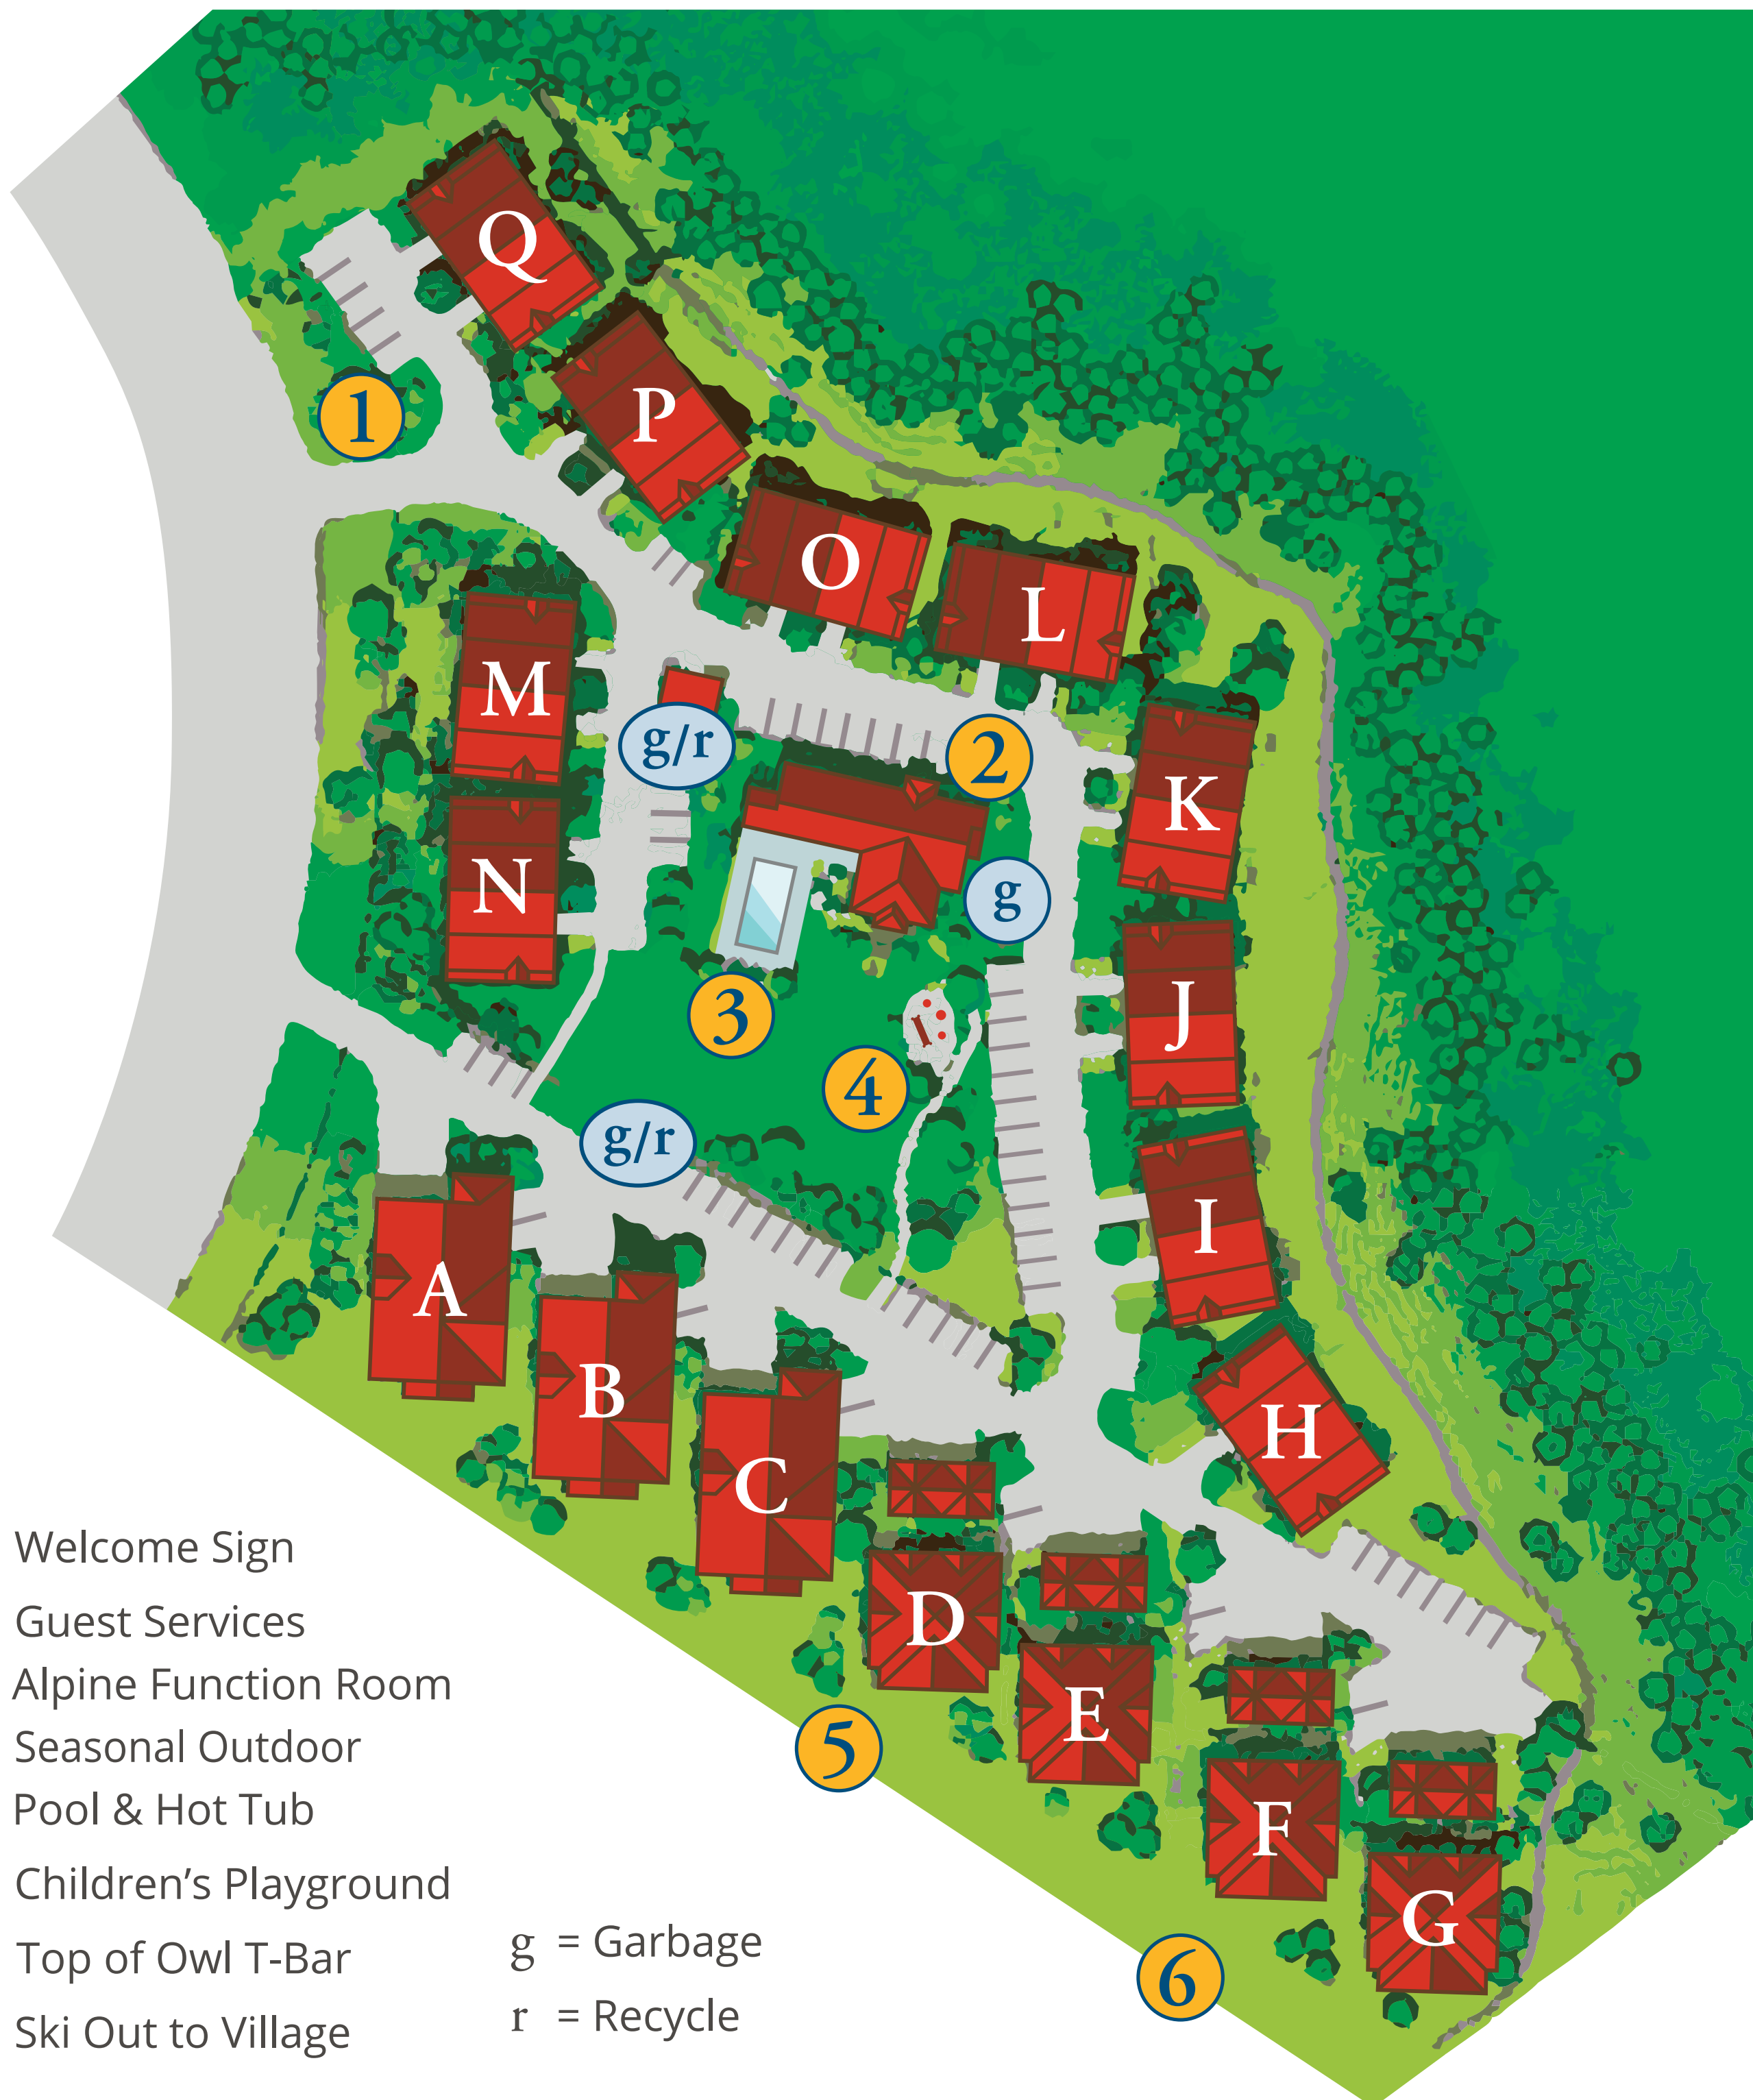

NORTHSTAR
MOUNTAIN VILLAGE
RESORT
KIMBERLEY BC CANADA

1. Welcome Sign
2. Guest Services
Alpine Function Room
3. Seasonal Outdoor
Pool & Hot Tub
4. Children's Playground
5. Top of Owl T-Bar
6. Ski Out to Village

g = Garbage
r = Recycle